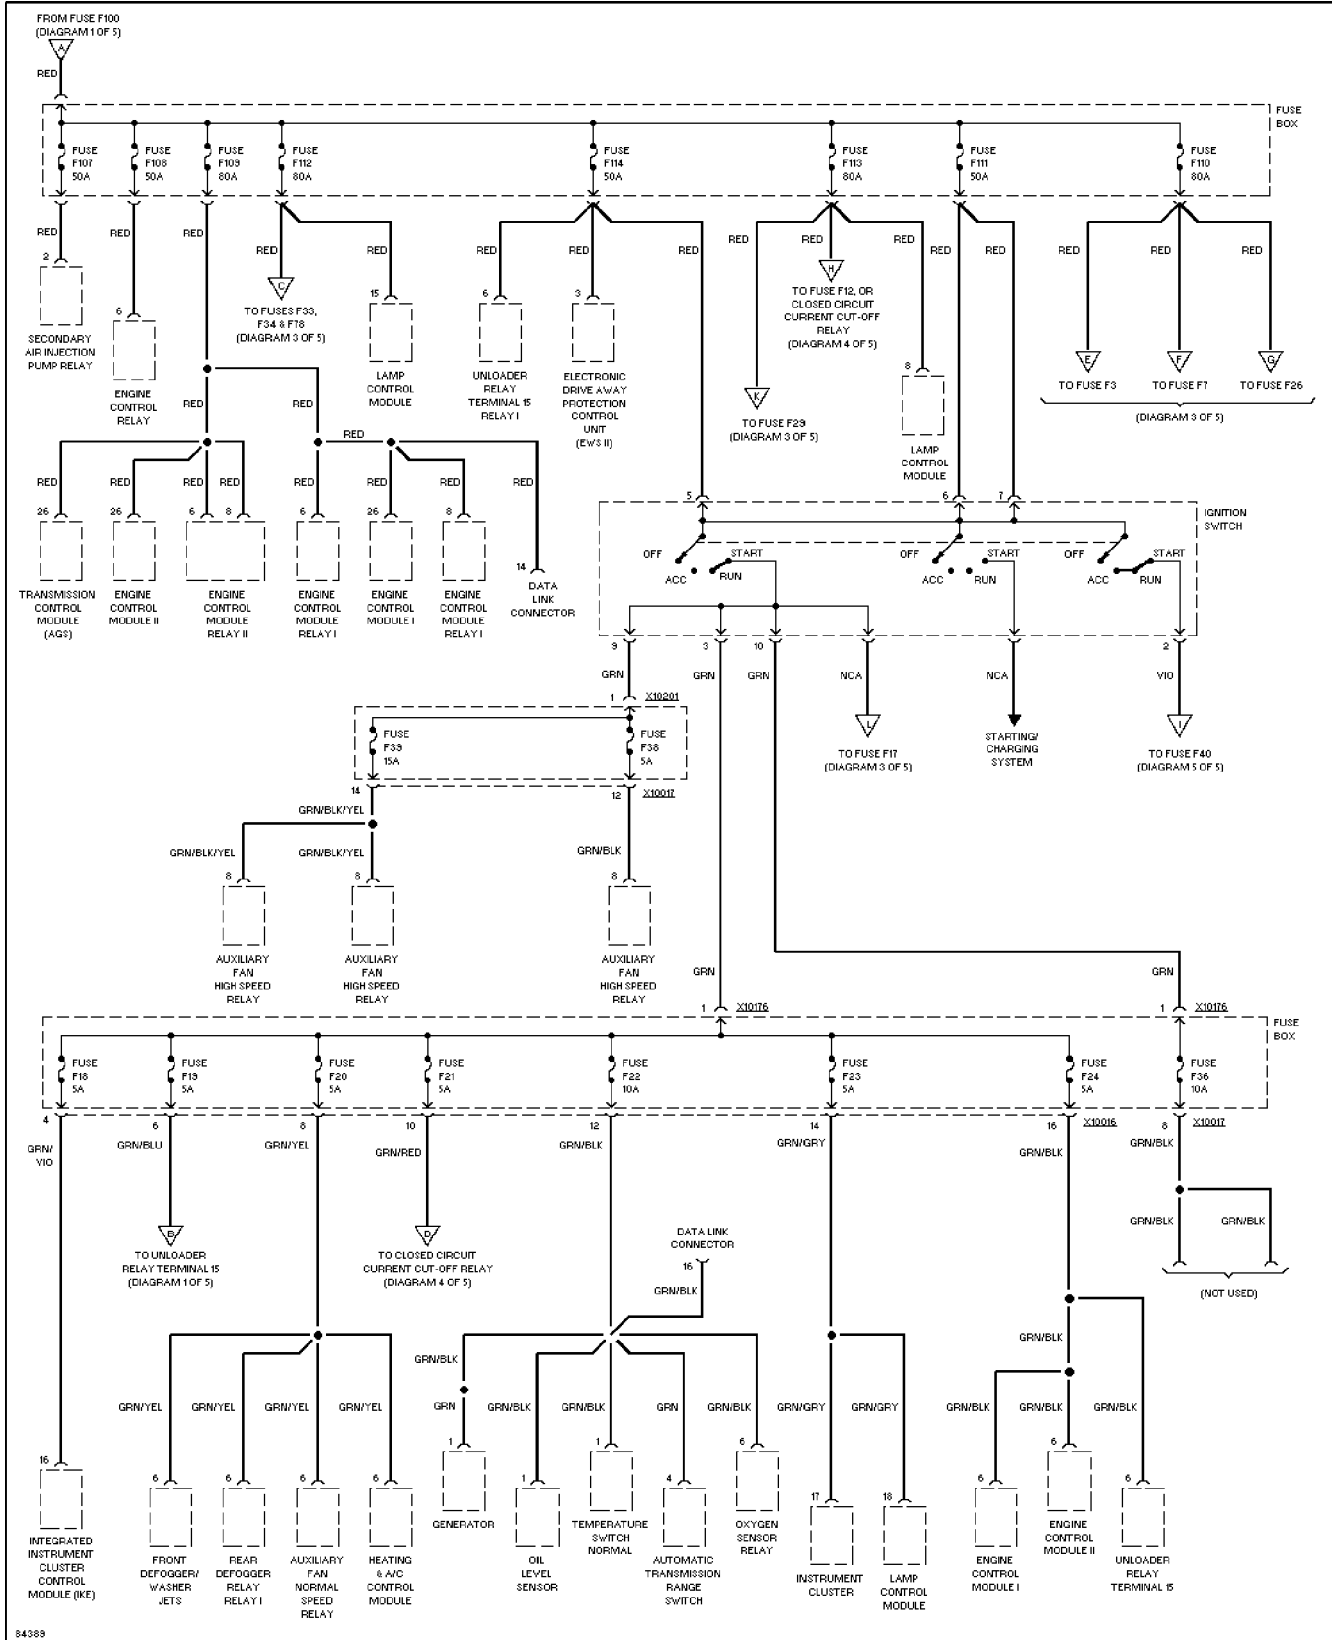

SYSTEM WIRING DIAGRAMS

Power Distribution Circuit (1 of 5)

1995 BMW 740iL

SYSTEM WIRING DIAGRAMS

Power Distribution Circuit (2 of 5)

1995 BMW 740iL

SYSTEM WIRING DIAGRAMS

Power Distribution Circuit (3 of 5)

1995 BMW 740iL

SYSTEM WIRING DIAGRAMS

Power Distribution Circuit (4 of 5)

1995 BMW 740iL

SYSTEM WIRING DIAGRAMS

Power Distribution Circuit (5 of 5)

1995 BMW 740iL