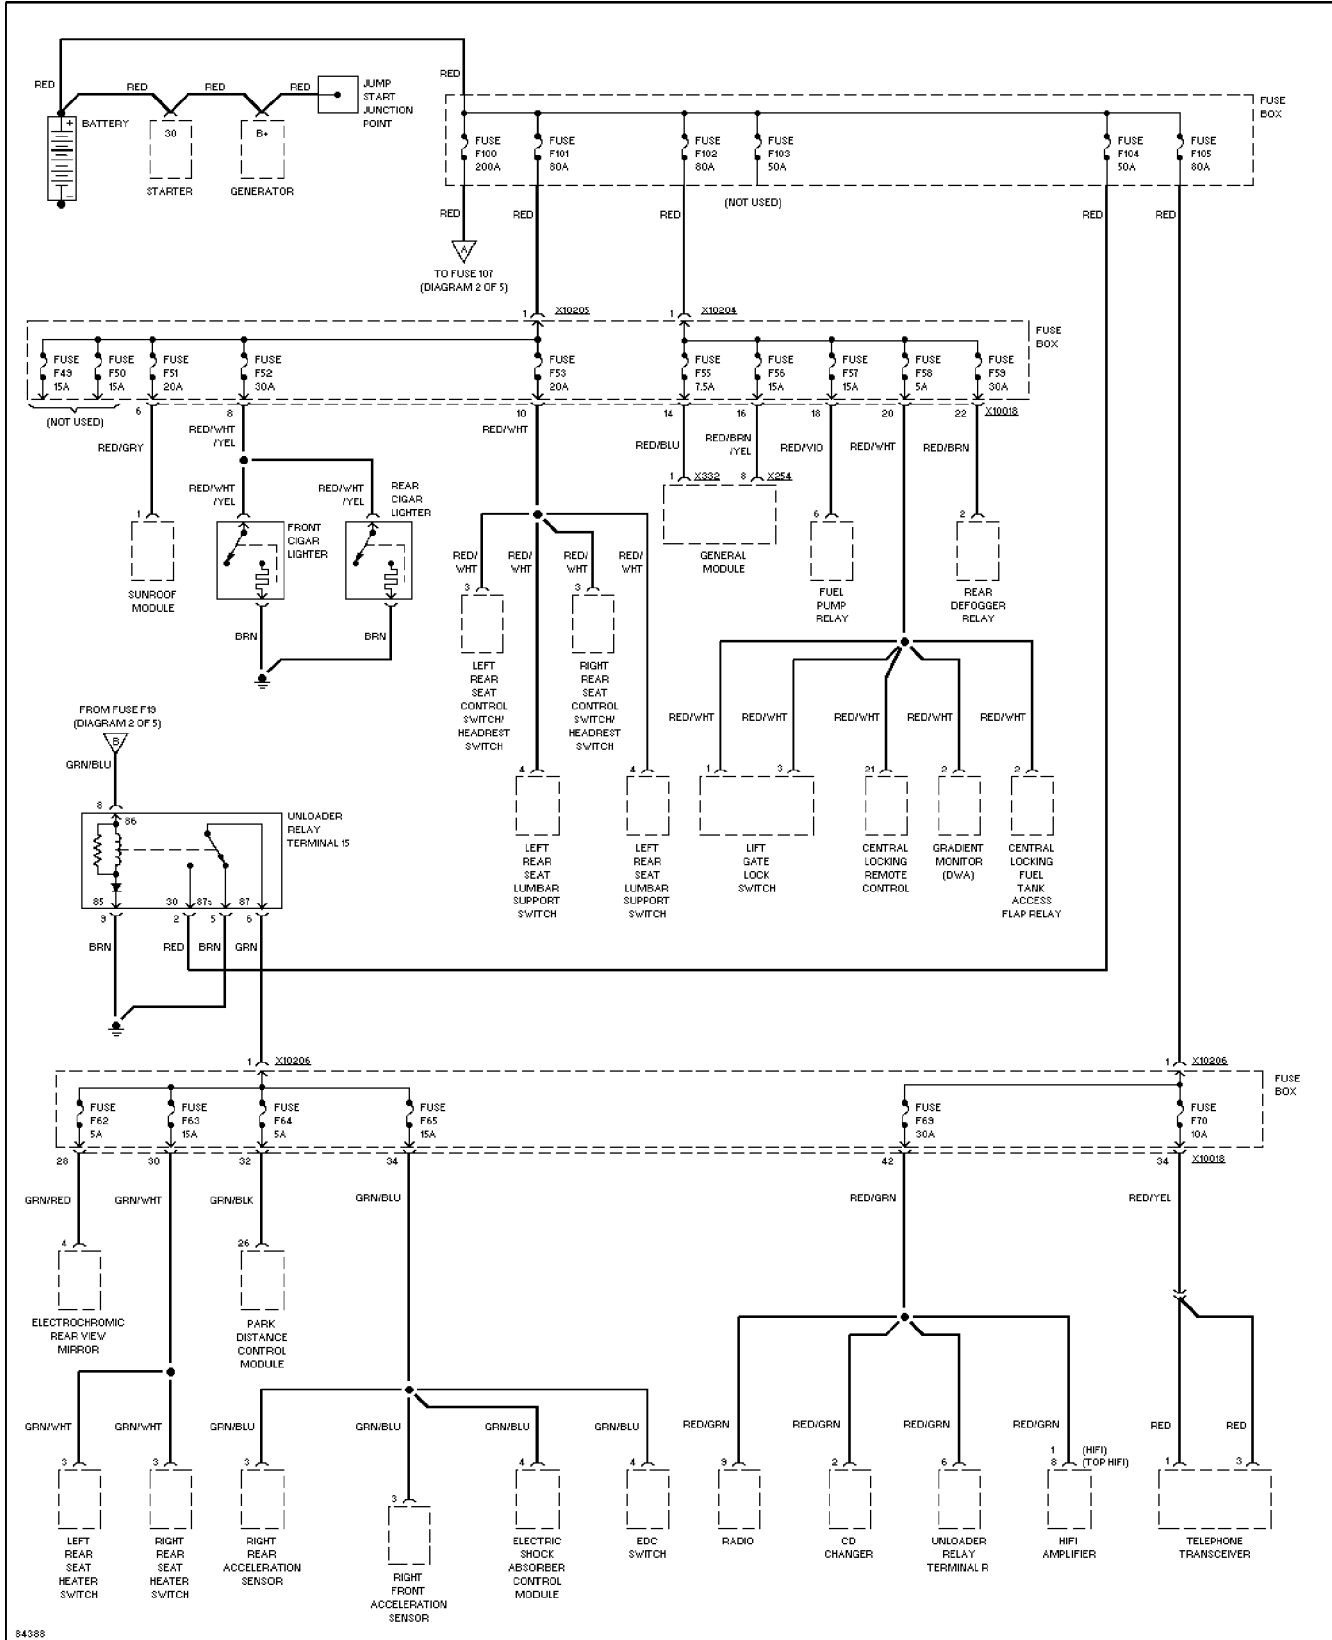

SYSTEM WIRING DIAGRAMS

Power Distribution Circuit (1 of 5)

1995 BMW 740iL

SYSTEM WIRING DIAGRAMS

Power Distribution Circuit (2 of 5)

1995 BMW 740iL

SYSTEM WIRING DIAGRAMS

Power Distribution Circuit (3 of 5)

1995 BMW 740iL

SYSTEM WIRING DIAGRAMS

Power Distribution Circuit (4 of 5)

1995 BMW 740iL

SYSTEM WIRING DIAGRAMS

Power Distribution Circuit (5 of 5)

1995 BMW 740iL