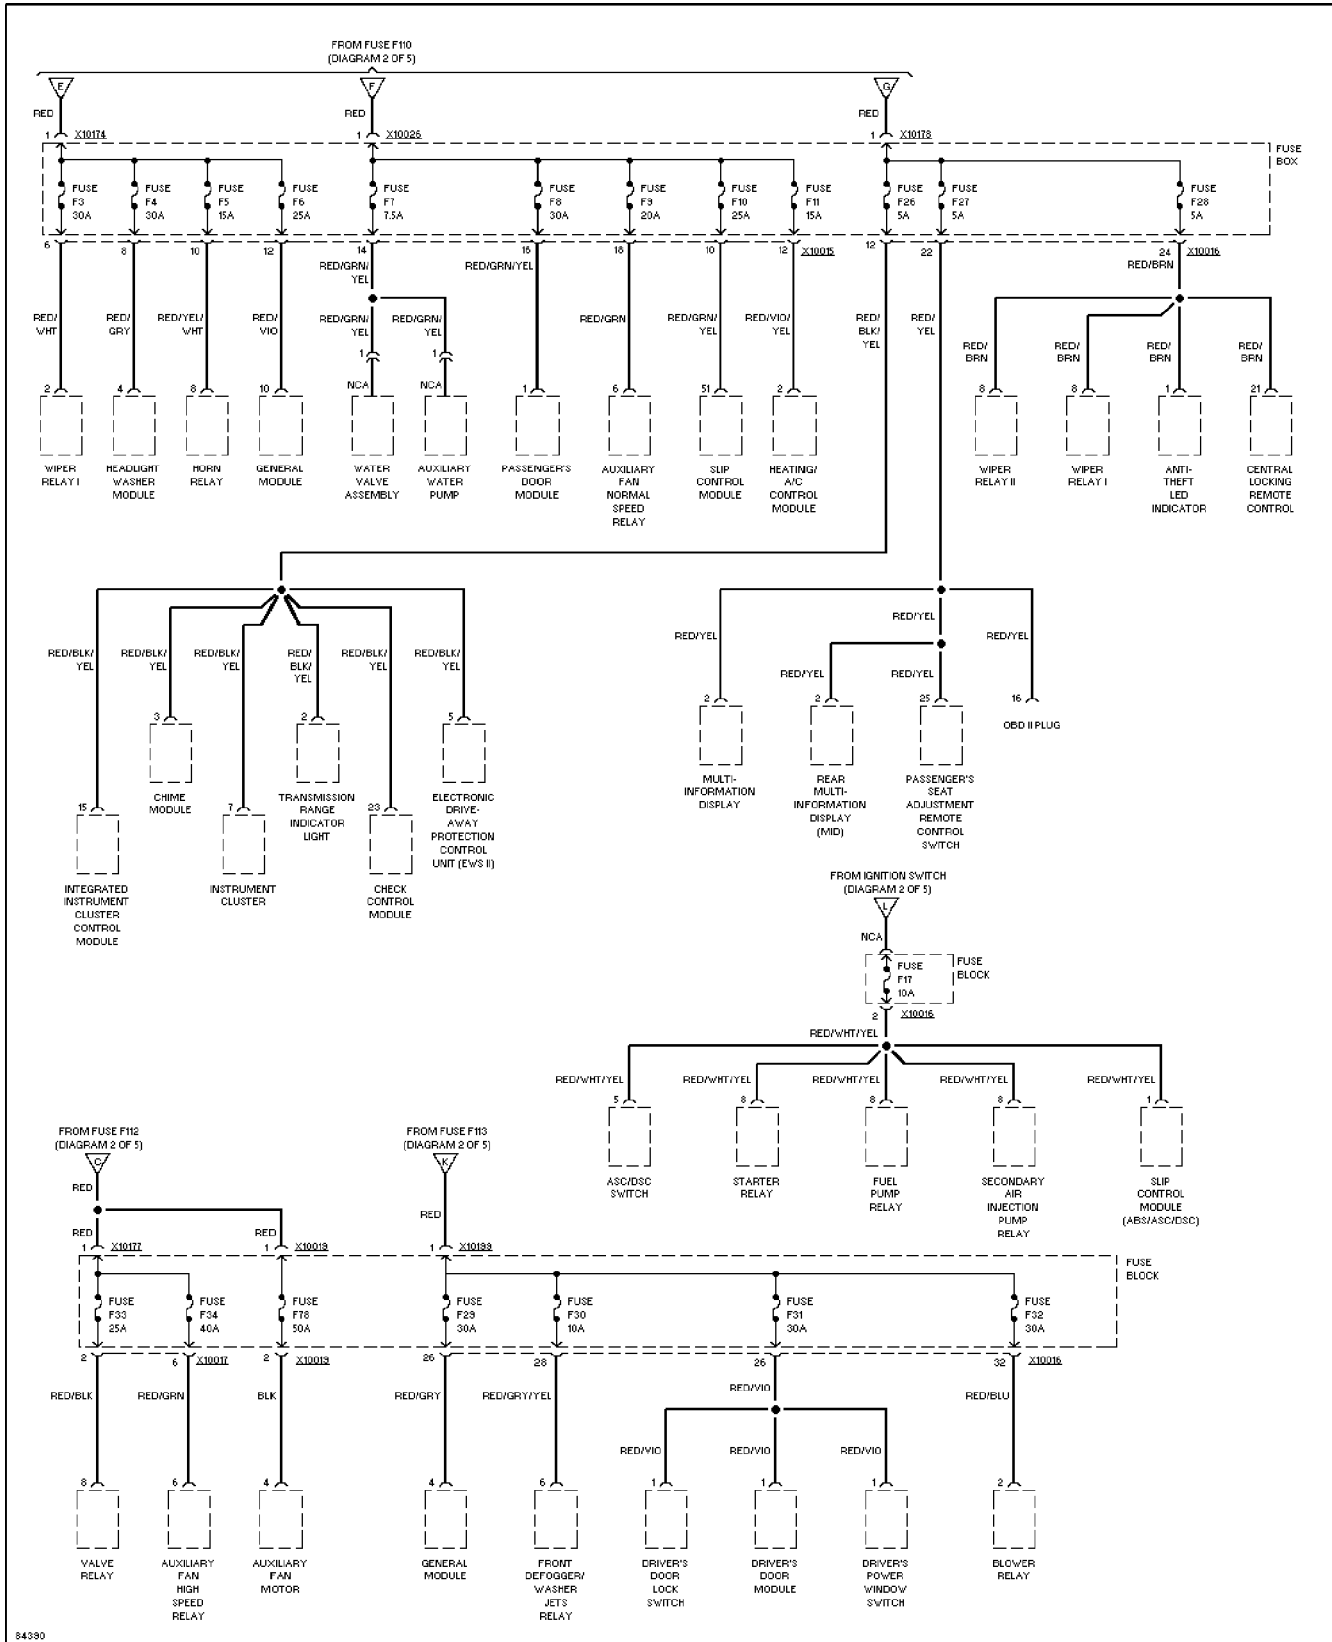

SYSTEM WIRING DIAGRAMS

Power Distribution Circuit (1 of 5)

1995 BMW 740iL

SYSTEM WIRING DIAGRAMS

Power Distribution Circuit (2 of 5)

1995 BMW 740iL

SYSTEM WIRING DIAGRAMS

Power Distribution Circuit (3 of 5)

1995 BMW 740iL

SYSTEM WIRING DIAGRAMS

Power Distribution Circuit (4 of 5)

1995 BMW 740iL

SYSTEM WIRING DIAGRAMS

Power Distribution Circuit (5 of 5)

1995 BMW 740iL