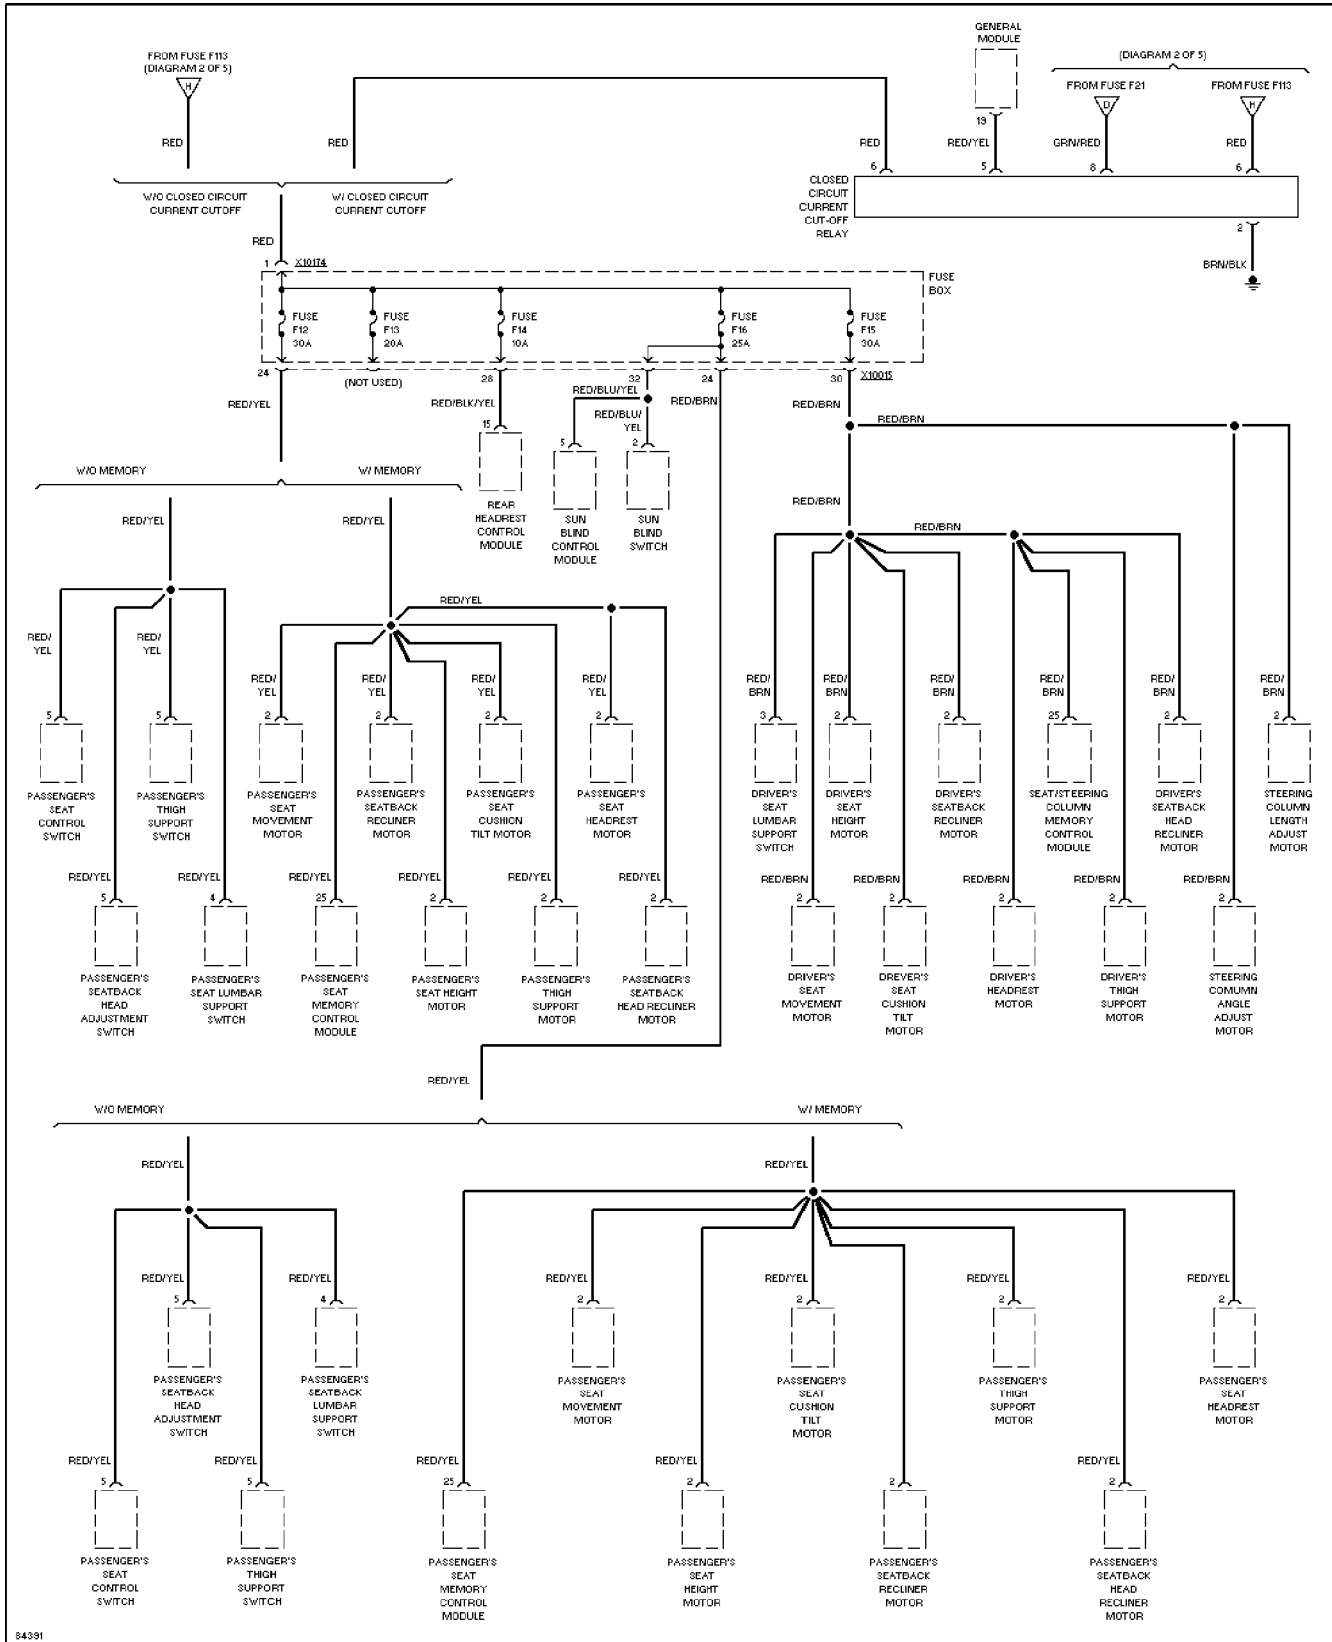

SYSTEM WIRING DIAGRAMS

Power Distribution Circuit (1 of 5)

1995 BMW 740iL

SYSTEM WIRING DIAGRAMS

Power Distribution Circuit (2 of 5)

1995 BMW 740iL

SYSTEM WIRING DIAGRAMS

Power Distribution Circuit (3 of 5)

1995 BMW 740iL

SYSTEM WIRING DIAGRAMS

Power Distribution Circuit (4 of 5)

1995 BMW 740iL

SYSTEM WIRING DIAGRAMS

Power Distribution Circuit (5 of 5)

1995 BMW 740iL