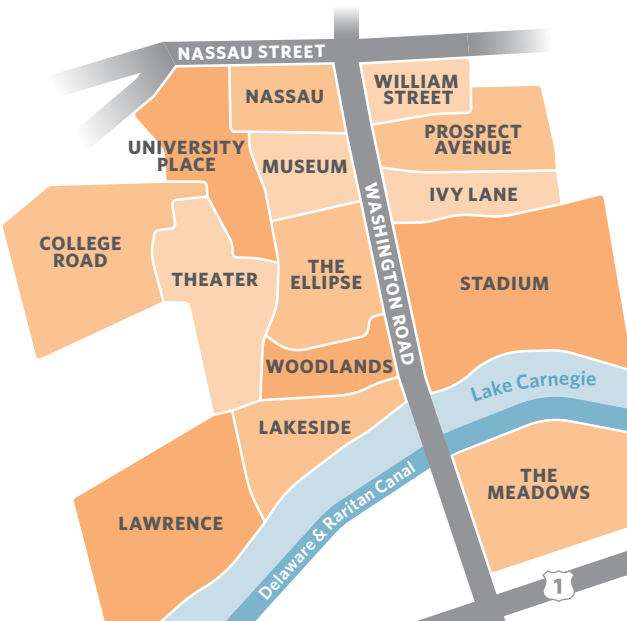

## University Neighborhoods

Princeton campus is a collection of neighborhoods. The index will tell you which neighborhood your building is located in.

B	NEIGHBORHOOD
Bainbridge House	DOWNTOWN PRINCETON
Baker Rink	THEATER
Bedford Field	WOODLANDS
Bendheim Hall	PROSPECT AVENUE
Bendheim House	PROSPECT AVENUE
Berlind Theater	THEATER
Blair Hall	Mathey College UNIVERSITY PLACE
Blair Arch	UNIVERSITY PLACE
Bloomberg Hall	Butler College THE ELLIPSE
Bobst Hall	PROSPECT AVENUE
Bogle Hall	Butler College THE ELLIPSE
Bowen Hall	PROSPECT AVENUE
Brown Hall	MUSEUM
Burr Hall	WILLIAM STREET
Butler College	THE ELLIPSE
Butler College Dining	UNIVERSITY PLACE next to Whitman College
Buyers Hall	Rockefeller College UNIVERSITY PLACE

H	NEIGHBORHOOD
Hamilton Hall	Mathey College UNIVERSITY PLACE
Hargadon Hall	Whitman College UNIVERSITY PLACE
Hariri Hall	Yeh College THE ELLIPSE
Helm Building	LAWRENCE
Henry Hall	UNIVERSITY PLACE
Henry House	NASSAU
Holder Hall	Rockefeller College UNIVERSITY PLACE
Hoyt Laboratory	WILLIAM STREET

Q	NEIGHBORHOOD
Quadrangle Club	PROSPECT AVENUE

R	NEIGHBORHOOD
Richardson Auditorium	Alexander Hall NASSAU
Roberts Stadium	STADIUM
Robertson Hall	PROSPECT AVENUE
Rockefeller College	UNIVERSITY PLACE
Roots Ocean Prime	THEATER