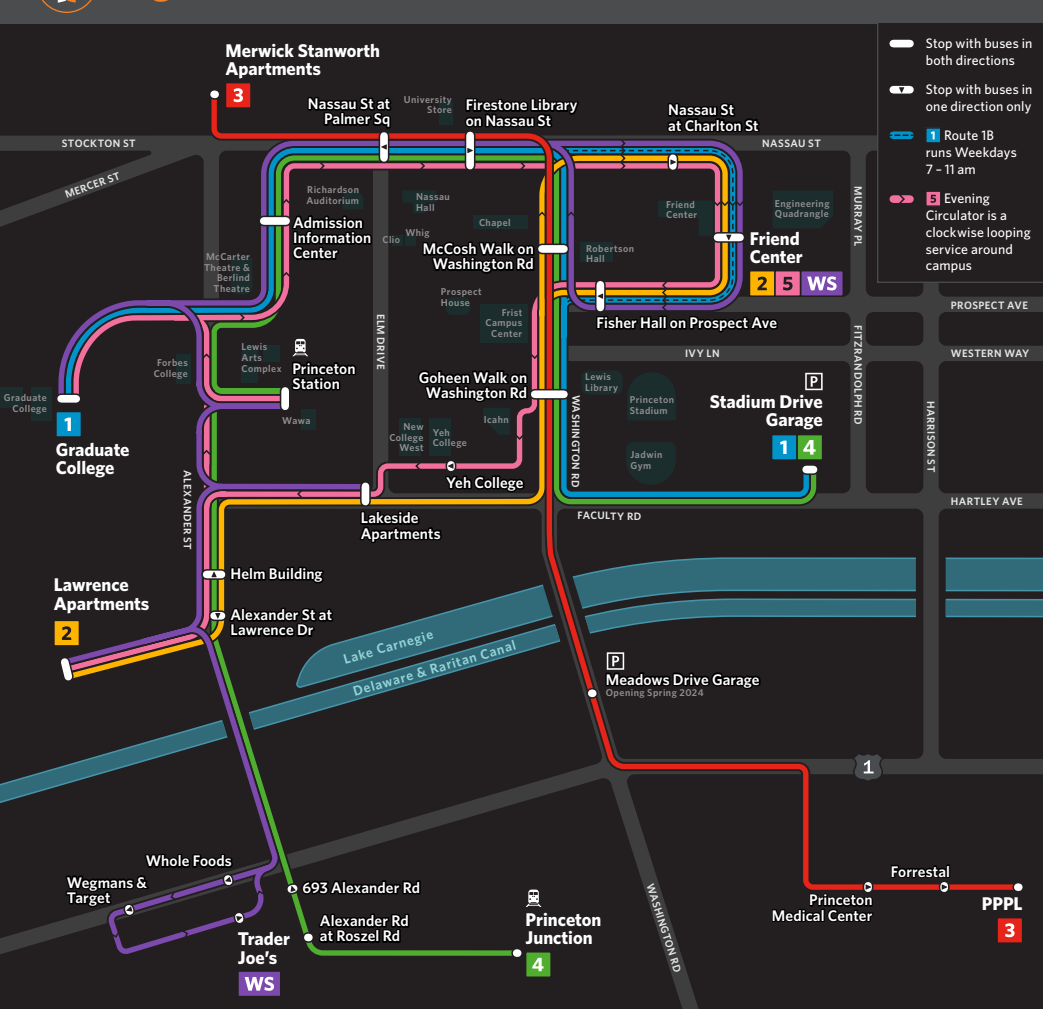

TigerTransit Network

Free Shuttle Service for All

Princeton University's free TigerTransit shuttle bus system operates on a fixed route schedule, providing safe, convenient, and reliable transportation throughout the Princeton campus and surrounding community.

There are TigerTransit stops located near most major academic and administrative buildings, commuter parking lots, and housing facilities.

Princeton Forrester Center is Princeton University's Corporate Office and Research Complex. The Princeton Plasma Physics Laboratory (PPPL) is a world-class fusion energy research laboratory managed by the university for the U.S. Department of Energy.

Both are minutes from the main academic campus using TigerTransit's Route 3.